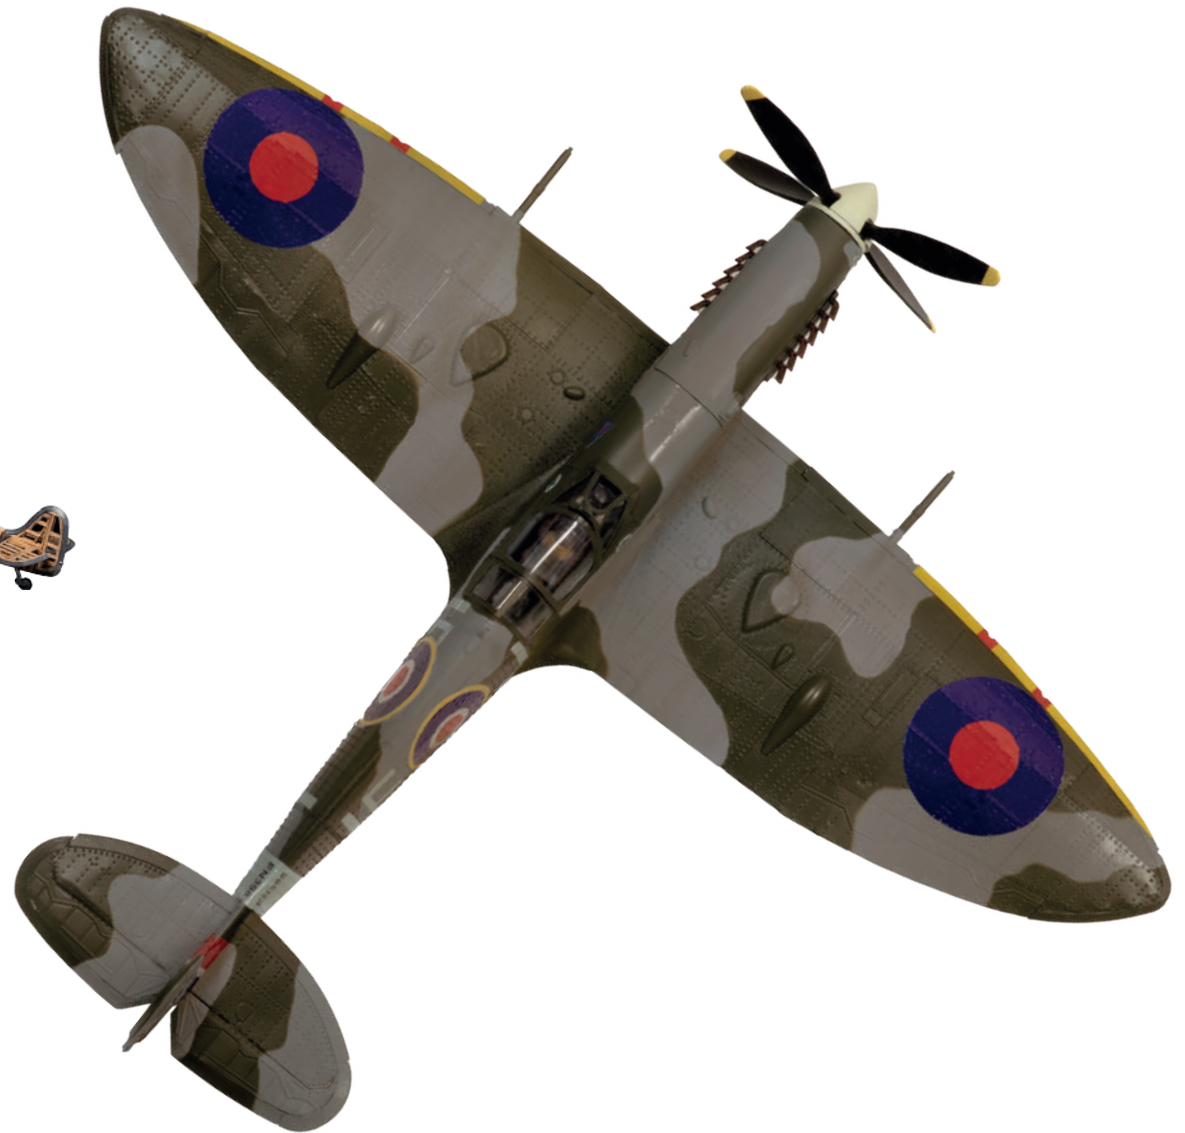

To broaden the horizons of OcCre's modelling community by introducing a new category of models that invites enthusiasts to explore the skies and discover a new way of building history.

160 H

766

S 1:24

W 467 mm

L 381 mm

H 113 mm